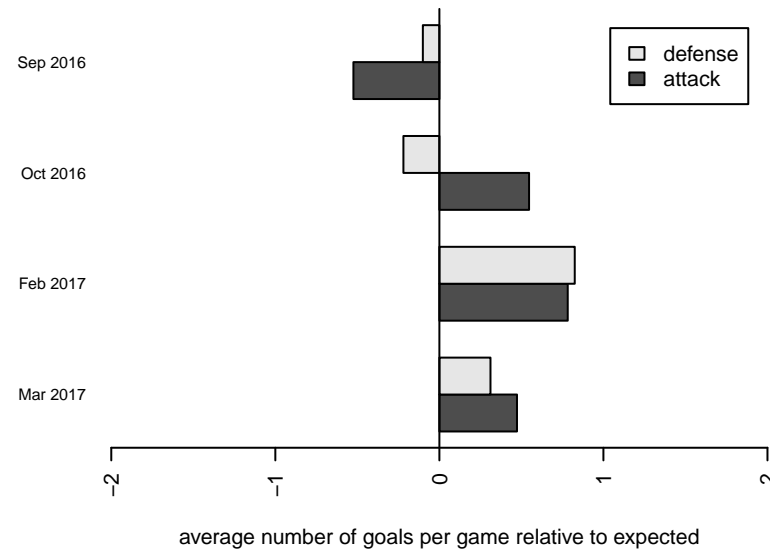

Performance relative to 13 month average