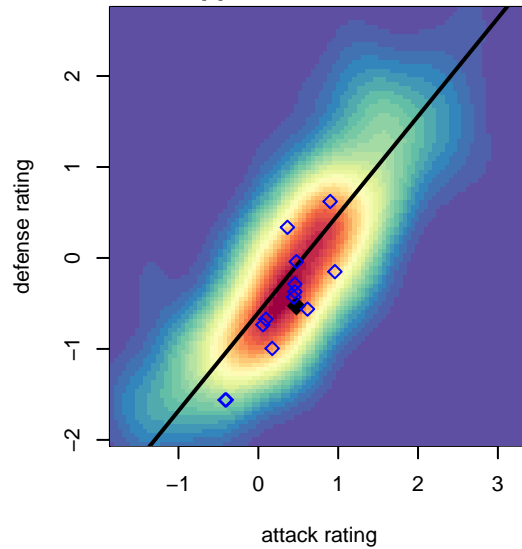

Normandy Park FC White B04

Normandy Park FC
 Normandy Park, WA
 B04 total strength=793
 attack=1.61 defense=0.59
 fall league = PSPL Classic 2 Red U13
 spr league = Spr PSPL Classic 1 Red U13

alt names used:
 Normandy Park FC Strikers 04/05
 NPFC B04-05 Strikers
 Normandy Park FC Strikers 04/05

Venues played:
 2016 Labor Day Cup BU13 Silver
 2016 PSPL Classic 2 Red U13
 2016 Spr PSPL Classic 1 Red U13

Normandy Park FC White B04
 Dots are actual minus expected GF (blue circles) and GA (red triangles).
 Blue line is smoothed change in attack strength. Red is smoothed change in defense strength.

**attack and defense variance (black dot)
relative to other teams
and top 10 in region**

**attack and defense rating
relative to others at age
and all opponents in last 13 months**

Performance relative to 13 month average