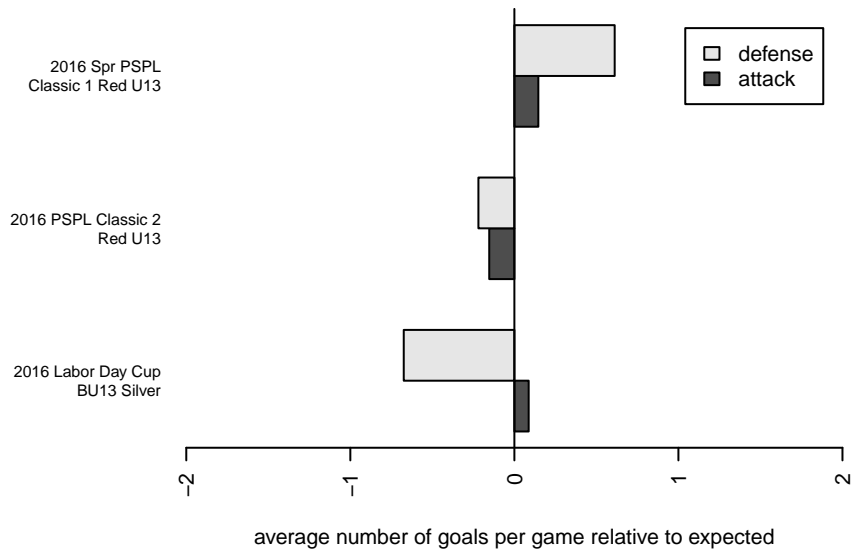

Normandy Park FC White B04

Normandy Park FC
 Normandy Park, WA
 B04 total strength=793
 attack=1.61 defense=0.59
 fall league = PSPL Classic 2 Red U13
 spr league = Spr PSPL Classic 1 Red U13

alt names used:
 Normandy Park FC Strikers 04/05
 NPFC B04-05 Strikers
 Normandy Park FC Strikers 04/05

Venues played:
 2016 Labor Day Cup BU13 Silver
 2016 PSPL Classic 2 Red U13
 2016 Spr PSPL Classic 1 Red U13

Normandy Park FC White B04
 Dots are actual minus expected GF (blue circles) and GA (red triangles).
 Blue line is smoothed change in attack strength. Red is smoothed change in defense strength.

**attack and defense variance (black dot)
relative to other teams
and top 10 in region**

**attack and defense rating
relative to others at age
and all opponents in last 13 months**

Performance relative to 13 month average