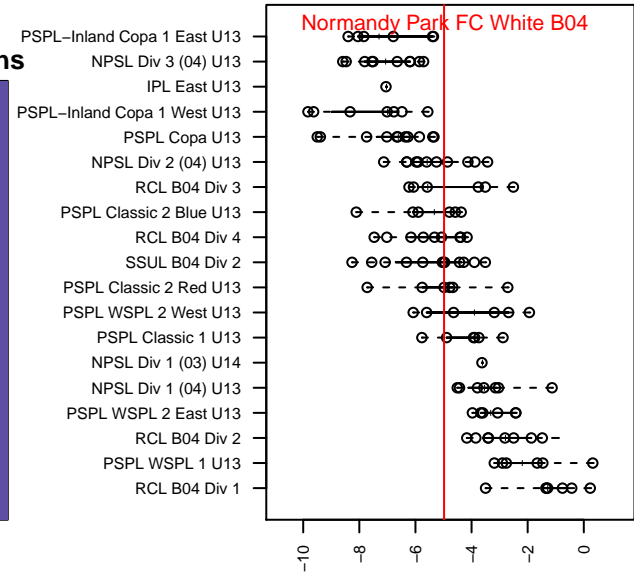

Normandy Park FC White B04

Normandy Park FC
 Normandy Park, WA
 B04 total strength=793
 attack=1.61 defense=0.59
 fall league = PSPL Classic 2 Red U13
 spr league = Spr PSPL Classic 1 Red U13

alt names used:
 Normandy Park FC Strikers 04/05
 NPFC B04-05 Strikers
 Normandy Park FC Strikers 04/05

Venues played:
 2016 Labor Day Cup BU13 Silver
 2016 PSPL Classic 2 Red U13
 2016 Spr PSPL Classic 1 Red U13

Normandy Park FC White B04
 Dots are actual minus expected GF (blue circles) and GA (red triangles).
 Blue line is smoothed change in attack strength. Red is smoothed change in defense strength.

**attack and defense variance (black dot)
relative to other teams
and top 10 in region**

**attack and defense rating
relative to others at age
and all opponents in last 13 months**

Performance relative to 13 month average