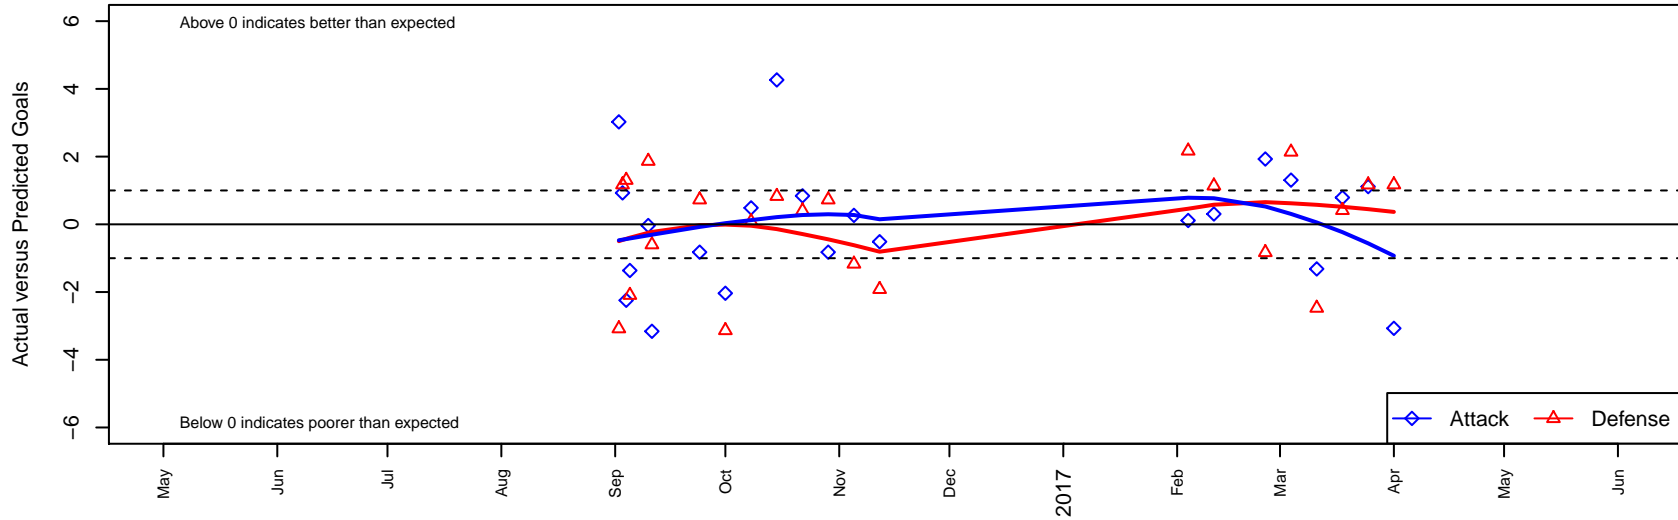

Normandy Park FC White B04

Normandy Park FC
 Normandy Park, WA
 B04 total strength=793
 attack=1.61 defense=0.59
 fall league = PSPL Classic 2 Red U13
 spr league = Spr PSPL Classic 1 Red U13

alt names used:
 Normandy Park FC Strikers 04/05
 NPFC B04-05 Strikers
 Normandy Park FC Strikers 04/05

Venues played:
 2016 Labor Day Cup BU13 Silver
 2016 PSPL Classic 2 Red U13
 2016 Spr PSPL Classic 1 Red U13

Normandy Park FC White B04
 Dots are actual minus expected GF (blue circles) and GA (red triangles).
 Blue line is smoothed change in attack strength. Red is smoothed change in defense strength.

**attack and defense variance (black dot)
relative to other teams
and top 10 in region**

**attack and defense rating
relative to others at age
and all opponents in last 13 months**

Performance relative to 13 month average