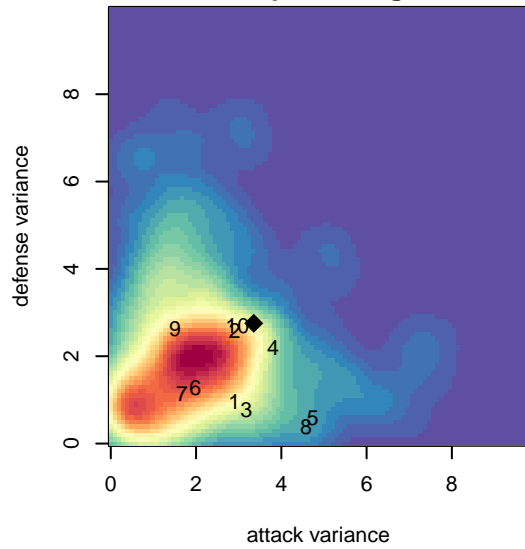

Normandy Park FC White B04

Normandy Park FC
 Normandy Park, WA
 B04 total strength=793
 attack=1.61 defense=0.59
 fall league = PSPL Classic 2 Red U13
 spr league = Spr PSPL Classic 1 Red U13

alt names used:
 Normandy Park FC Strikers 04/05
 NPFC B04-05 Strikers
 Normandy Park FC Strikers 04/05

Venues played:
 2016 Labor Day Cup BU13 Silver
 2016 PSPL Classic 2 Red U13
 2016 Spr PSPL Classic 1 Red U13

Normandy Park FC White B04
 Dots are actual minus expected GF (blue circles) and GA (red triangles).
 Blue line is smoothed change in attack strength. Red is smoothed change in defense strength.

**attack and defense variance (black dot)
relative to other teams
and top 10 in region**

**attack and defense rating
relative to others at age
and all opponents in last 13 months**

Performance relative to 13 month average